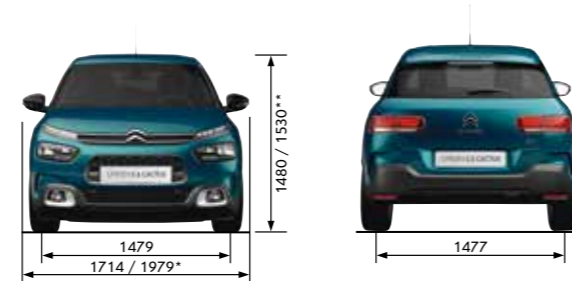

TECHNICAL SPECIFICATION

* Vehicle width/width with door mirrors.
** Height with roof bars.

All measurements are in millimetres.

MPG figures are achieved under official EU test conditions, intended as a guide for comparative purposes only, and may not reflect actual on-the-road driving conditions.

ENGINE	PureTech 110 S&S 6-speed manual	PureTech 110 S&S EAT6 auto	PureTech 130 S&S 6-speed manual	BlueHDi 100 S&S 6-speed manual
Capacity (cc)	1199	1199	1199	1499
Cylinders	3	3	3	4
Max power CEE (kW/rpm)	81 / 5500	81 / 5500	96 / 5500	73 / 3750
Max torque CEE (Nm/rpm)	205 / 1500	205 / 1500	230 / 1750	254 / 1750
Fuel system	Turbo-charged direct injection			Common rail fuel injection with turbocharger and intercooler
Euro status	Euro 6.2	Euro 6.2	Euro 6.2	Euro 6.2
TRANSMISSION	Six speed manual	Six speed automatic	Six speed manual	Six speed manual
Clutch type	Dry single plate	N/A (torque converter)	Dry single plate	Dry single plate
PERFORMANCE (All figures driver alone)	16 & 17 inch wheels	17 inch wheels	16 & 17 inch wheels	17 inch wheels
Max speed (kph)	187	187	192	182
0-100kph (secs)	9.4	9.9	8.2	10.7
Standing 1000m (secs)	30.9	31.3	29.8	32.5
ECONOMY Litres/100km (mpg) (Official Government test fuel consumption figures)				
Combined	5.7 (49.6)	6.4 (44.1)	TBC	4.9 (57.7)
CO₂ EMISSIONS (g/km)	133	149	TBC	128
WEIGHTS (kg) Please note: the maximum plated weights must not be exceeded				
Kerb Weight	1030	1070	1045	1080
Mass in service	1170	1210	1185	1218
Max laden weight	1565	1600	1580	1620
BRAKES Front / Rear	Discs / drums	Discs / discs	Discs / discs	Discs / drums
SUSPENSION	McPherson strut front, Progressive Hydraulic Cushions™ (PHC) and rear beam suspension			McPherson strut front, Progressive Hydraulic Cushions™ (PHC) and rear beam suspension
STEERING				
Number of turns lock to lock		3.02		3.02
Turning circle between kerbs (m)		10.9		10.9
FUEL TANK CAPACITY Litres (gallons)		50 (11.0)		45 (9.9)
ADBLUE® TANK CAPACITY Litres (gallons)		N/A		17 (3.7)
EXTERIOR DIMENSIONS (mm)				
Length		4170		4170
Width (inc. mirrors)		1979		1979
Height		1480		1480
Wheelbase		2595		2595
BOOT VOLUMES (Litres)				
Seats up - below parcel shelf max (litres VDA)		358		358
Seats down - with parcel shelf removed max (litres VDA)		1170		1170