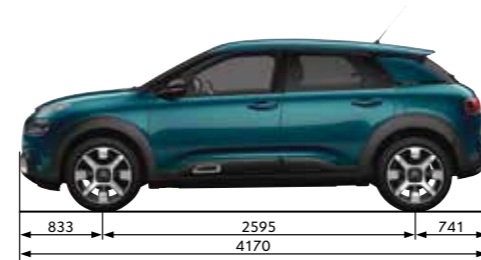

TECHNICAL SPECIFICATION

* Vehicle width/width with door mirrors.
** Height with roof bars.

All measurements are in millimetres.

MPG figures are achieved under official EU test conditions, intended as a guide for comparative purposes only, and may not reflect actual on-the-road driving conditions.

ENGINE	PureTech 110 S&S 6-speed manual	PureTech 110 S&S EAT6 auto	PureTech 130 S&S 6-speed manual	BlueHDi 100 S&S 6-speed manual
Capacity (cc)	1199	1199	1199	1499
Cylinders	3	3	3	4
Max power CEE (kW/rpm)	81 / 5500	81 / 5500	96 / 5500	73 / 3750
Max torque CEE (Nm/rpm)	205 / 1500	205 / 1500	230 / 1750	254 / 1750
Fuel system	Turbo-charged direct injection			Common rail fuel injection with turbocharger and intercooler
Euro status	Euro 6.2	Euro 6.2	Euro 6.2	Euro 6.2
TRANSMISSION	Six speed manual	Six speed automatic	Six speed manual	Six speed manual
Clutch type	Dry single plate	N/A (torque converter)	Dry single plate	Dry single plate
PERFORMANCE (All figures driver alone)	16 & 17 inch wheels	17 inch wheels	16 & 17 inch wheels	17 inch wheels
Max speed (kph)	187	187	192	182
0-100kph (secs)	9.4	9.9	8.2	10.7
Standing 1000m (secs)	30.9	31.3	29.8	32.5
ECONOMY Litres/100km (mpg) (Official Government test fuel consumption figures)				
Combined	5.7 (49.6)	6.4 (44.1)	TBC	4.9 (57.7)
CO₂ EMISSIONS (g/km)	133	149	TBC	128
WEIGHTS (kg) Please note: the maximum plated weights must not be exceeded				
Kerb Weight	1030	1070	1045	1080
Mass in service	1170	1210	1185	1218
Max laden weight	1565	1600	1580	1620
BRAKES Front / Rear	Discs / drums	Discs / discs	Discs / discs	Discs / drums
SUSPENSION	McPherson strut front, Progressive Hydraulic Cushions™ (PHC) and rear beam suspension			McPherson strut front, Progressive Hydraulic Cushions™ (PHC) and rear beam suspension
STEERING				
Number of turns lock to lock		3.02		3.02
Turning circle between kerbs (m)		10.9		10.9
FUEL TANK CAPACITY Litres (gallons)		50 (11.0)		45 (9.9)
ADBLUE® TANK CAPACITY Litres (gallons)		N/A		17 (3.7)
EXTERIOR DIMENSIONS (mm)				
Length		4170		4170
Width (inc. mirrors)		1979		1979
Height		1480		1480
Wheelbase		2595		2595
BOOT VOLUMES (Litres)				
Seats up - below parcel shelf max (litres VDA)		358		358
Seats down - with parcel shelf removed max (litres VDA)		1170		1170