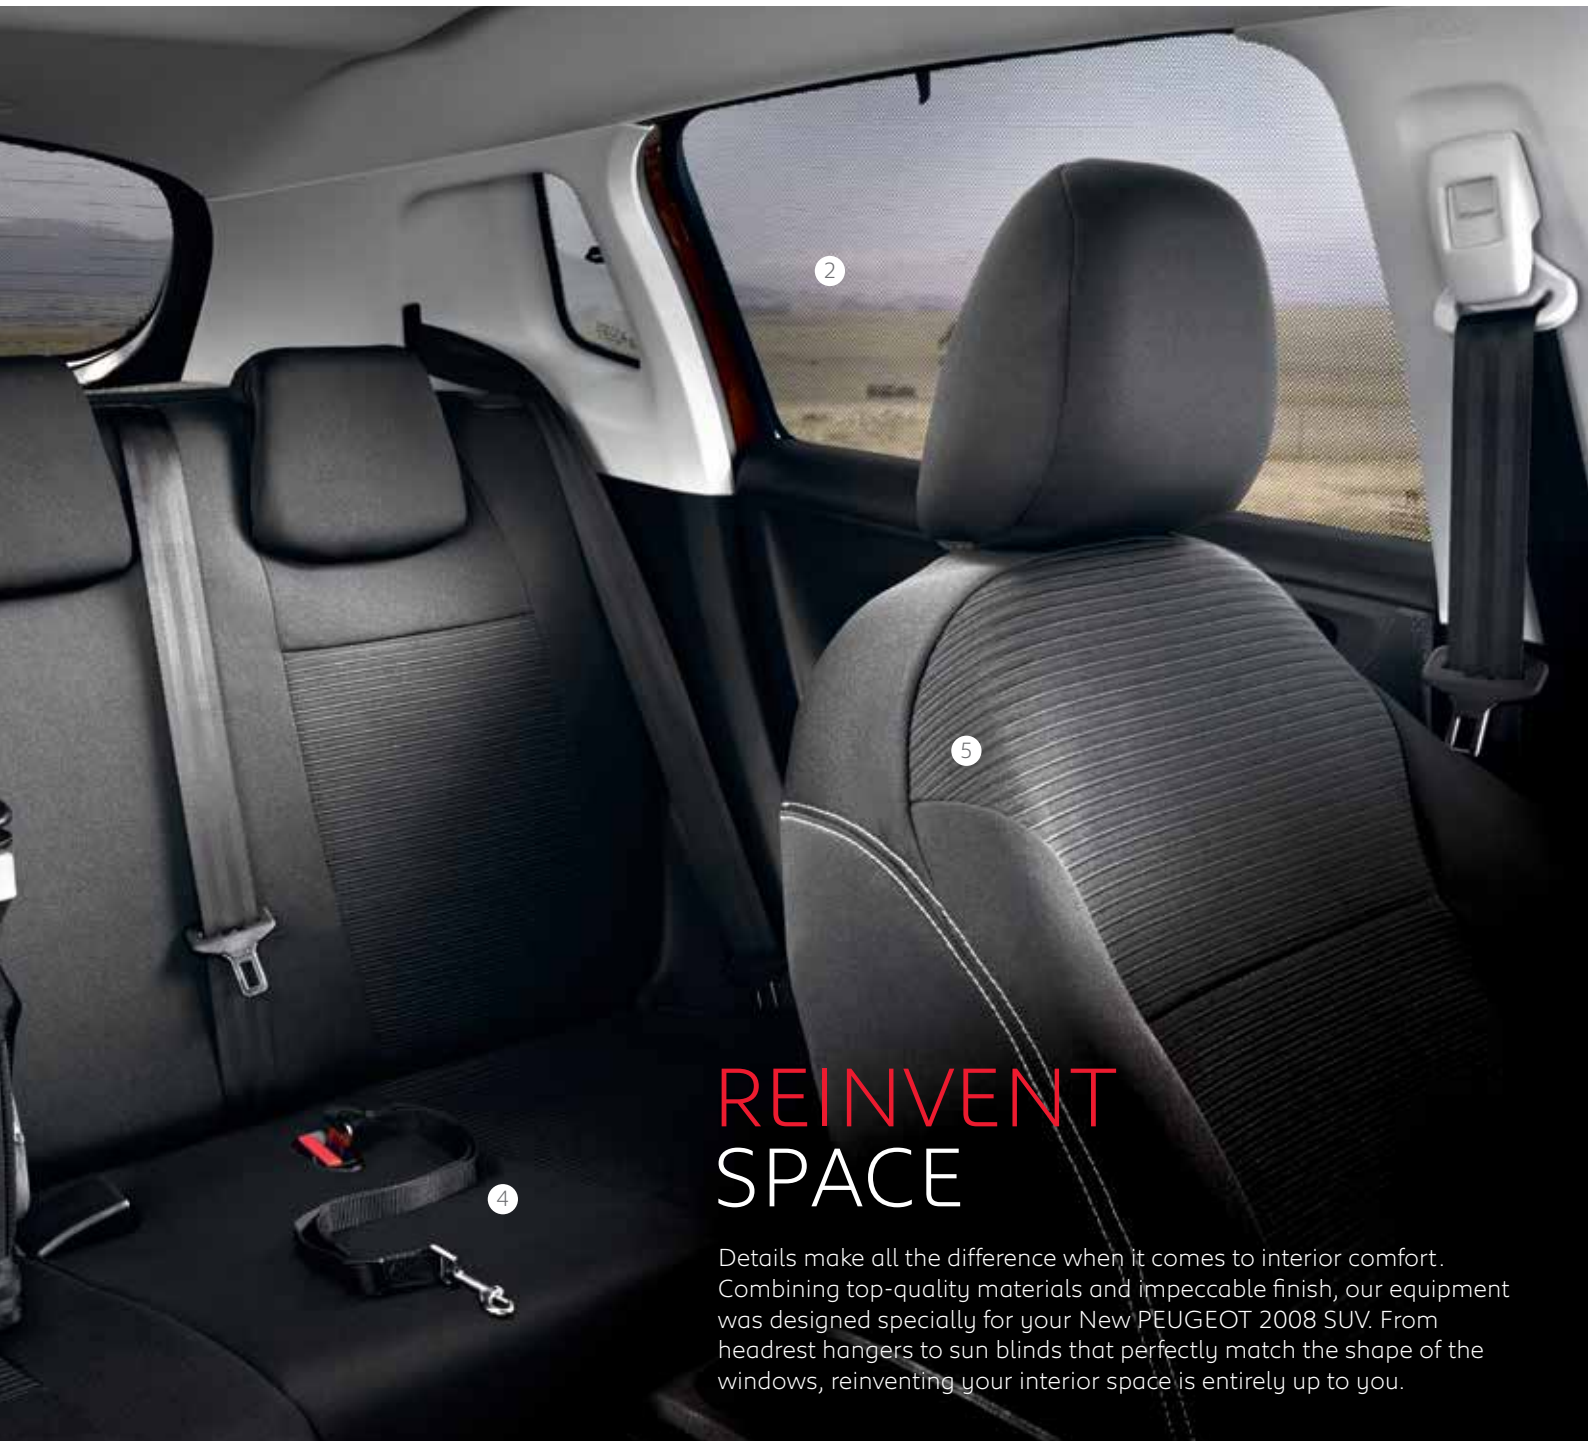

REINVENT SPACE

Details make all the difference when it comes to interior comfort. Combining top-quality materials and impeccable finish, our equipment was designed specially for your New PEUGEOT 2008 SUV. From headrest hangers to sun blinds that perfectly match the shape of the windows, reinventing your interior space is entirely up to you.