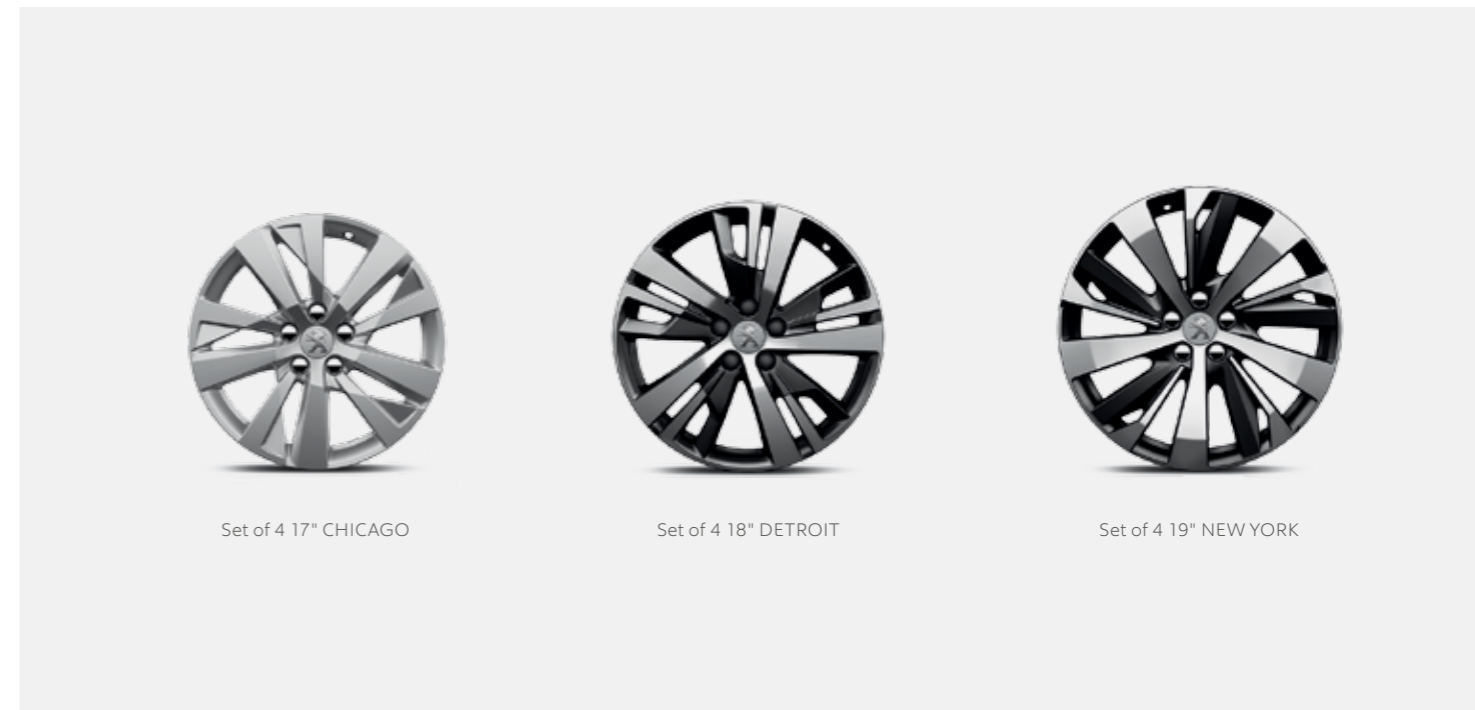

STYLE TURN HEADS

From aluminium pedals to chrome door mirrors and three different alloy wheel configurations, there are lots of options available to bring even more style to your all-new PEUGEOT 3008 SUV. And for those longer drives, why not add a footrest for extra comfort – both practical and stylish.

1. Centre Cap Diamond with strapping red mat for aluminium wheels
2. Black Centre Cap for aluminium wheels
3. Centre Cap White Ice for aluminium wheels
4. Centre Cap Grey Anthra for aluminium wheels
5. Chrome door mirror covers