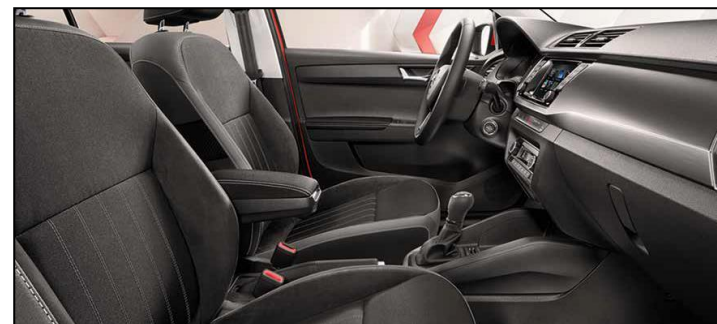

Black/Grey 'STYLE' upholstery incl. Suedia inserts

Dark Brushed decorative inserts

Height adjustable front seats

Front & rear floor mats

Silver roof rails (Combi)

MONTE CARLO: KEY EQUIPMENT

A celebration of ŠKODA's success at the legendary rally, the special edition MONTE CARLO trim boasts distinctive exterior styling and a comprehensive list of interior equipment. Based on the mid-range AMBITION, additional/replacement equipment includes: