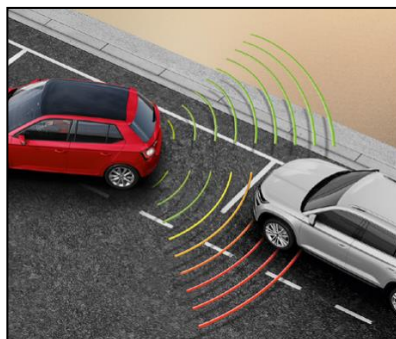

STYLE: KEY EQUIPMENT

STYLE is the top trim in the FABIA range. In addition to the equipment offered on the AMBITION, features include air-conditioning, 16" 'Vigo' alloy wheels, rear parking sensors and a front centre armrest.

16" 'Vigo' alloy wheels

Air conditioning (Manual)

Rear parking sensors

'KESSEY FULL' – Keyless Entry/Go system

Automatic lights incl. Coming/Leaving home function

Front centre armrest incl. rear USB ports (x2)

Black/Grey 'STYLE' upholstery incl. Suedia inserts

Dark Brushed decorative inserts

Height adjustable front seats

Front & rear floor mats

Silver roof rails (Combi)