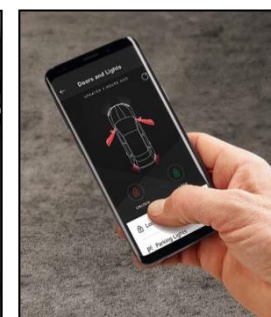

AMBITION: KEY EQUIPMENT

The mid-range AMBITION trim is equipped with a host of features designed to enrich everyday driving comfort as well as enhancing both interior and exterior style. Additional/replacement equipment on the AMBITION trim includes (ACTIVE+):

16" 'Castor' alloy wheels

Rear parking sensors

Cruise control incl. speed limiter

Front & rear electric windows

Body colour exterior mirrors & door handles

LED tail lights incl. dynamic indicators

Front & rear bumper inserts in 'Platin Grey'

Smartlink connectivity (Apple Carplay / Android Auto)

8 speakers & Care Connect (1 year subscription)

Leather multi-function steering wheel, gearstick & handbrake

Black 'AMBITION' fabric upholstery

Front & rear centre armrest incl. front storage compartment

Height adjustable front seats incl. lumbar support (Manual)

Front overhead storage / Passenger sun visor incl. mirror