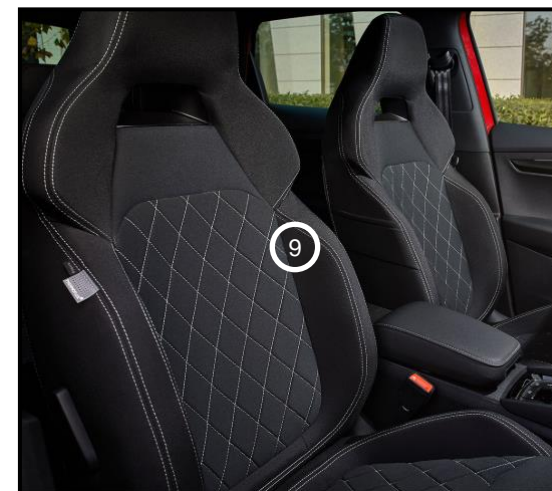

# KAROQ: INTERIOR

IMAGE	TRIM	INTERIOR	INTERIOR CODE	LINKED OPTIONS	SEAT – CENTRAL	SEAT – OUTER	DOOR LINING	DECORATIVE TRIM	ROOF LINER
1	AMBITION	<b>STANDARD</b>	AD	---	Black Fabric	Grey Pattern	Black	Grey Brushed	Grey
2	AMBITION	OPTION	AD	PLA	Black Suedia	Black Leather	Black	Grey Brushed	Grey
	STYLE	OPTION	AD	PLA	Black Suedia	Black Leather	Black	Chrome / Dark Brushed	Grey
3	SPORTLINE	OPTION	HG	PLA	Black Suedia	Black Leather	Black	Carbon / Piano Black	Black
	STYLE	OPTION	AD	PWC	Black Fabric incl. White stripes	Black Fabric	Black	Chrome / Dark Brushed	Grey
4	STYLE	OPTION	ER	PWC	Black Fabric incl. Red stripes	Black Fabric	Black	Chrome / Dark Brushed	Grey
5	STYLE	<b>STANDARD</b>	AD	---	Black Fabric	Black Fabric	Black	Chrome / Dark Brushed	Grey
6	STYLE	OPTION	KA	---	Beige Fabric	Black/Beige Fabric	Beige	Chrome / Dark Brushed	Black
	AMBITION	OPTION	AD	PLB	Black Leather	Black Leather	Black	Grey Brushed	Grey
	STYLE	OPTION	AD	WJC	Black Leather	Black Leather	Black	Chrome / Dark Brushed	Grey
7	SPORTLINE	OPTION	HG	WJC	Black Leather	Black Leather	Black	Carbon / Piano Black	Black
	STYLE	OPTION	KA	WJC	Beige Leather	Beige Leather	Beige	Chrome / Dark Brushed	Black
8	SPORTLINE	<b>STANDARD</b>	HG	---	Black Fabric	Black Fabric	Black	Carbon / Piano Black	Black