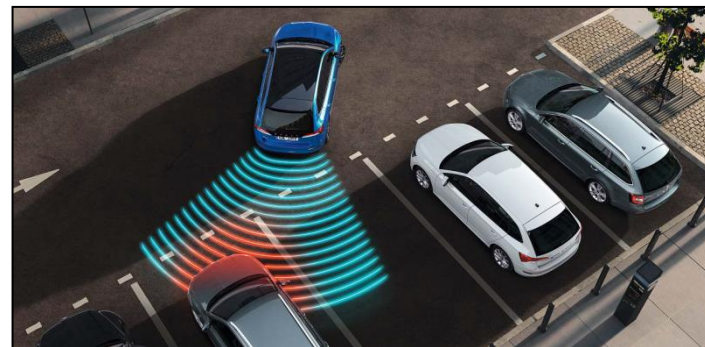

AMBITION: KEY EQUIPMENT

The mid-range AMBITION trim is equipped with a host of Simply Clever details designed to enrich everyday driving comfort as well as enhancing both interior and exterior style. Additional/replacement equipment on the AMBITION trim includes (ACTIVE+):

16" 'Orion' alloy wheels

Rear parking sensors

Cruise control incl. speed limiter

Front & rear electric windows

LED tail lights incl. dynamic indicators

Glass tailgate incl. body coloured spoiler & exterior mirrors

Front fog lights

Smartlink connectivity (Apple Carplay / Android Auto)

8 speakers & Care Connect (1 year subscription)

Leather multi-function steering wheel, gearstick & handbrake

Black 'AMBITION' fabric upholstery

Front & rear centre armrest incl. front storage compartment

Height adjustable front seats incl. lumbar support (Manual)

Front overhead storage / Passenger sun visor incl. mirror