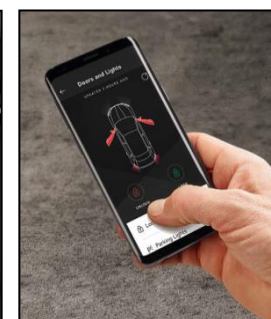

AMBITION: KEY EQUIPMENT

The mid-range AMBITION trim is equipped with a host of Simply Clever details designed to enrich everyday driving comfort as well as enhancing both interior and exterior style. Additional/replacement equipment on the AMBITION trim includes (ACTIVE+):

16" 'Orion' alloy wheels

Rear parking sensors

Cruise control incl. speed limiter

Front & rear electric windows

LED tail lights incl. dynamic indicators

Glass tailgate incl. body coloured spoiler & exterior mirrors

Front fog lights

Smartlink connectivity (Apple Carplay / Android Auto)

8 speakers & Care Connect (1 year subscription)

Leather multi-function steering wheel, gearstick & handbrake

Black 'AMBITION' fabric upholstery

Front & rear centre armrest incl. front storage compartment

Height adjustable front seats incl. lumbar support (Manual)

Front overhead storage / Passenger sun visor incl. mirror