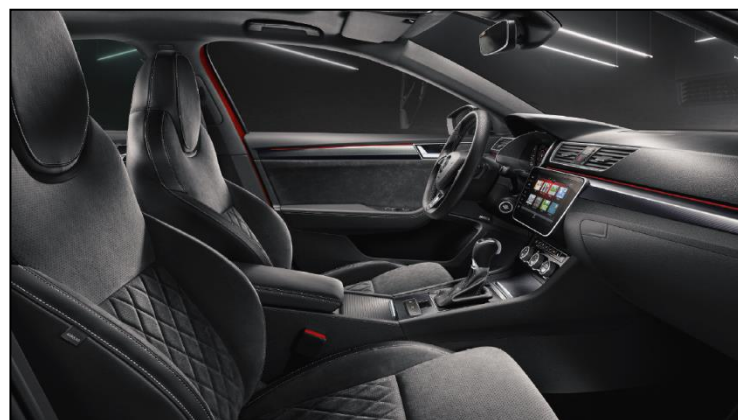

Drive mode select incl. 3 keys & Maxidot colour multi-function display

Power folding exterior mirrors incl. auto-dimming & memory function

SPORTLINE interior styling pack:

- Black Alcantara upholstery incl. front sports seats
- Dark interior headliner
- Leather sports steering wheel (DSG incl. paddles)
- Front & rear floor mats
- Aluminium sports pedals
- Carbon fibre & Black decorative inserts

LED interior pack:

- Ambient lighting
- Footwell lights
- Reading lights

L&K: KEY EQUIPMENT

The L&K mixes the sharp aesthetics of the SUPERB with elegant styling, a sports chassis and a combination of luxury extras. A celebration of class, the SUPERB L&K is designed to give an unparalleled driving experience. Key equipment includes (STYLE+):