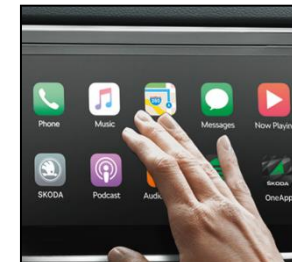

INTERIOR

Black 'ACTIVE' fabric upholstery

'Satin Anthracite' decorative inserts

Front seats incl. height adjust (Manual)

Front armrest incl. storage compartment

Split folding rear seat

Leather multi-function steering wheel

Front reading lights

Sun visors with illuminated mirror

Luggage compartment storage & lighting